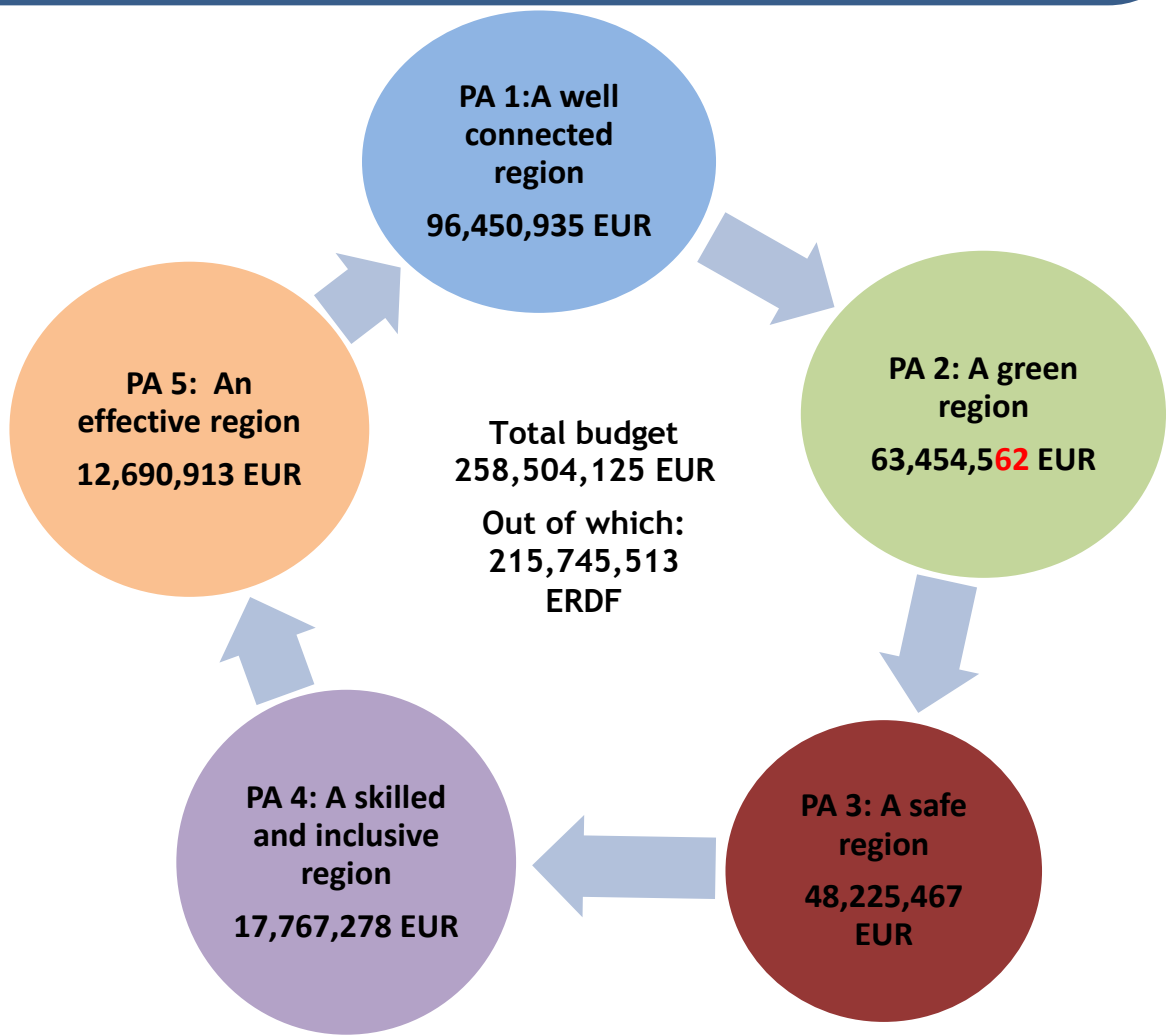

Romania-Bulgaria Cross Border Cooperation Programme 2014-2020  
General Info

Romania-Bulgaria Programme was sent to the European Commission on the 19th of September 2014. The Programme bodies plan to launch the calls for proposals shortly after the Programme is approved (estimated for in the first trimester of 2015). All data presented is published for information purposes only, changes may appear since the Programme is subject to the approval of the European Commission. For more details, please consult the programme webpage:

The difference of 12,9 million euro ERDF is dedicated to technical assistance.